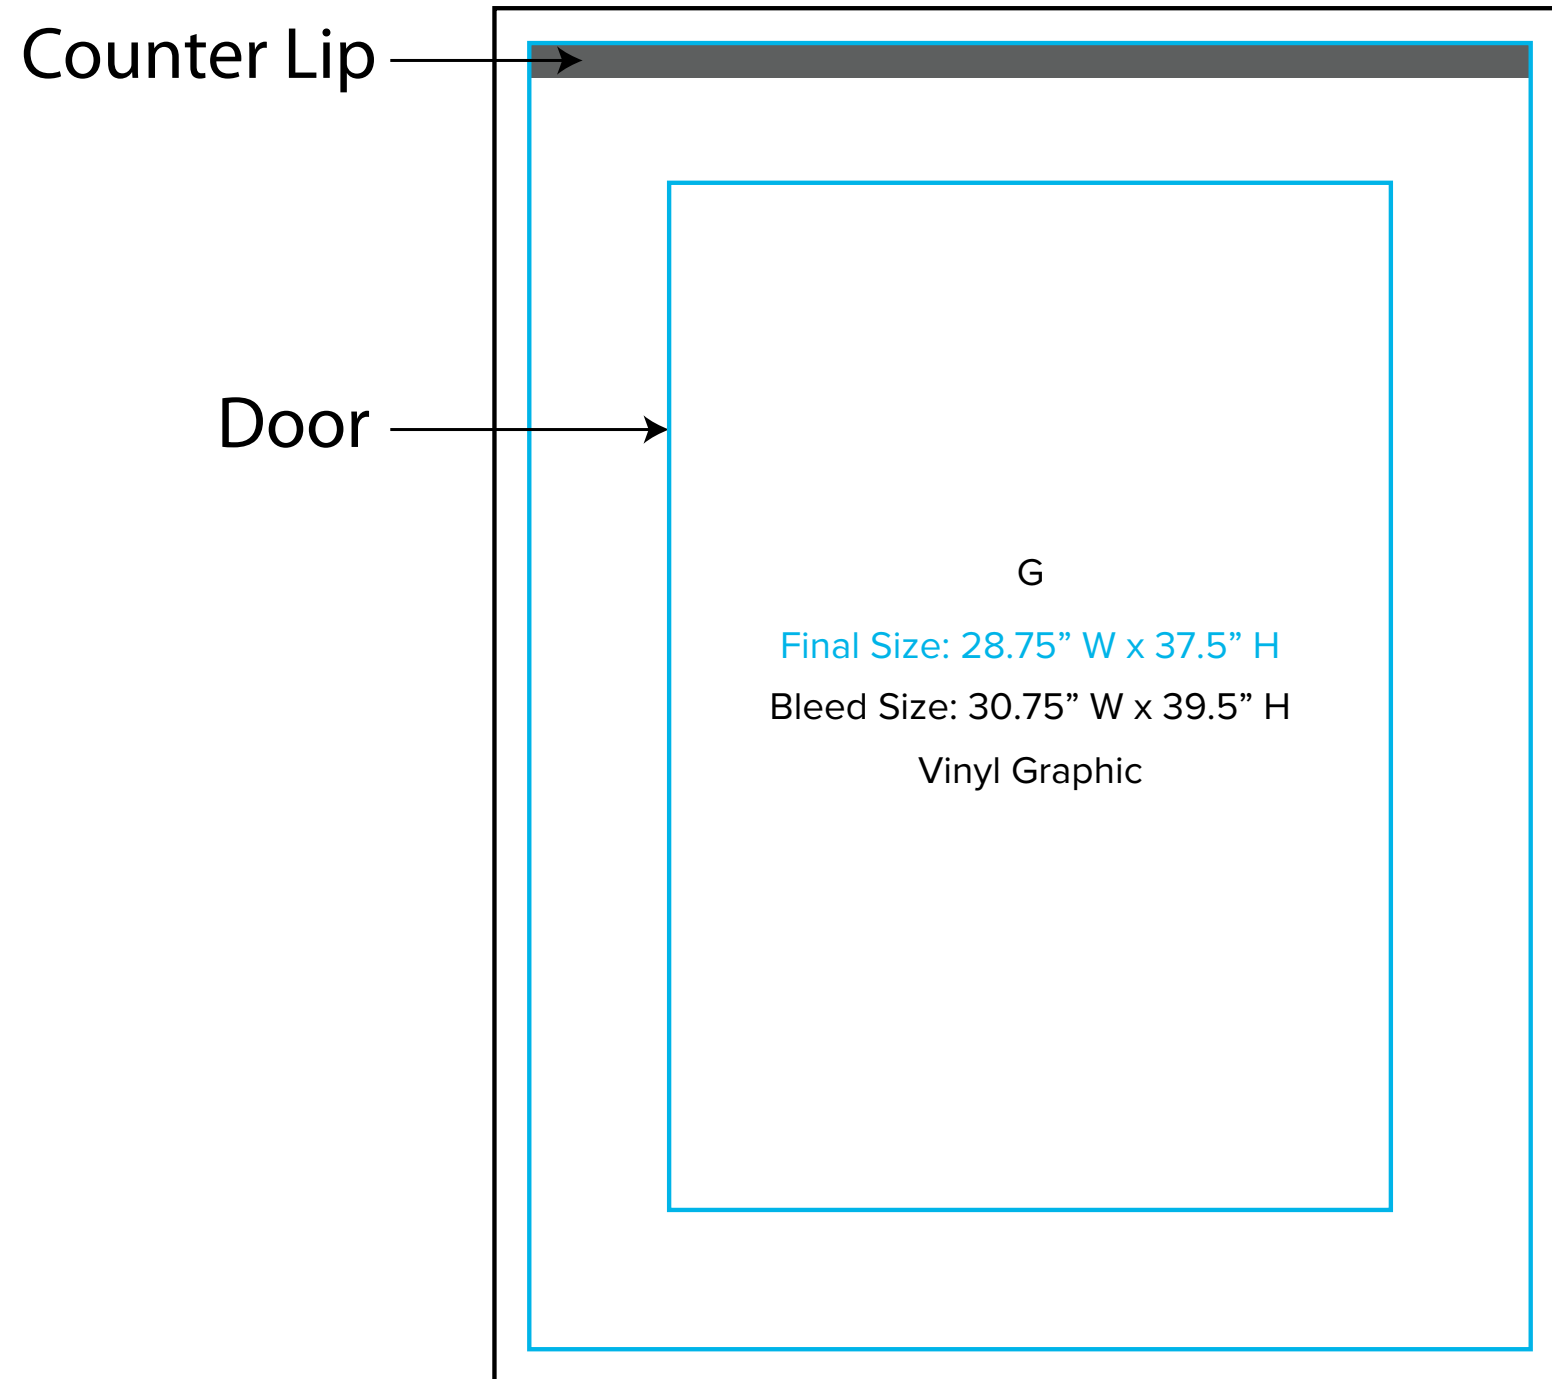

Graphic Template
10 x 10 Inline Exhibit
SEG Graphics,
Sintra Door and Panel

NOTE: All Raster Art (jpg, tiff,psd, png, etc.) must be at least 100 dpi at print size.

Graphic Template
10 x 10 Inline Exhibit
GOD-1557 Reception Counter

F2

Live Area: 20.193" W x 37.843" H
Final Size: 22.193" W x 39.843" H

SEG Graphic

F1

Live Area: 37.843" W x 37.843" H
Final Size: 39.843" W x 39.843" H

Backlit SEG Graphic

F3

Live Area: 20.193" W x 37.843" H
Final Size: 22.193" W x 39.843" H

SEG Graphic

NOTE: All Raster Art (jpg, tiff,psd, png, etc.) must be at least 100 dpi at print size.

Graphic Template
10 x 10 Inline Exhibit
Backwall Counter

NOTE: All Raster Art (jpg, tiff,psd, png, etc.) must be at least 100 dpi at print size.