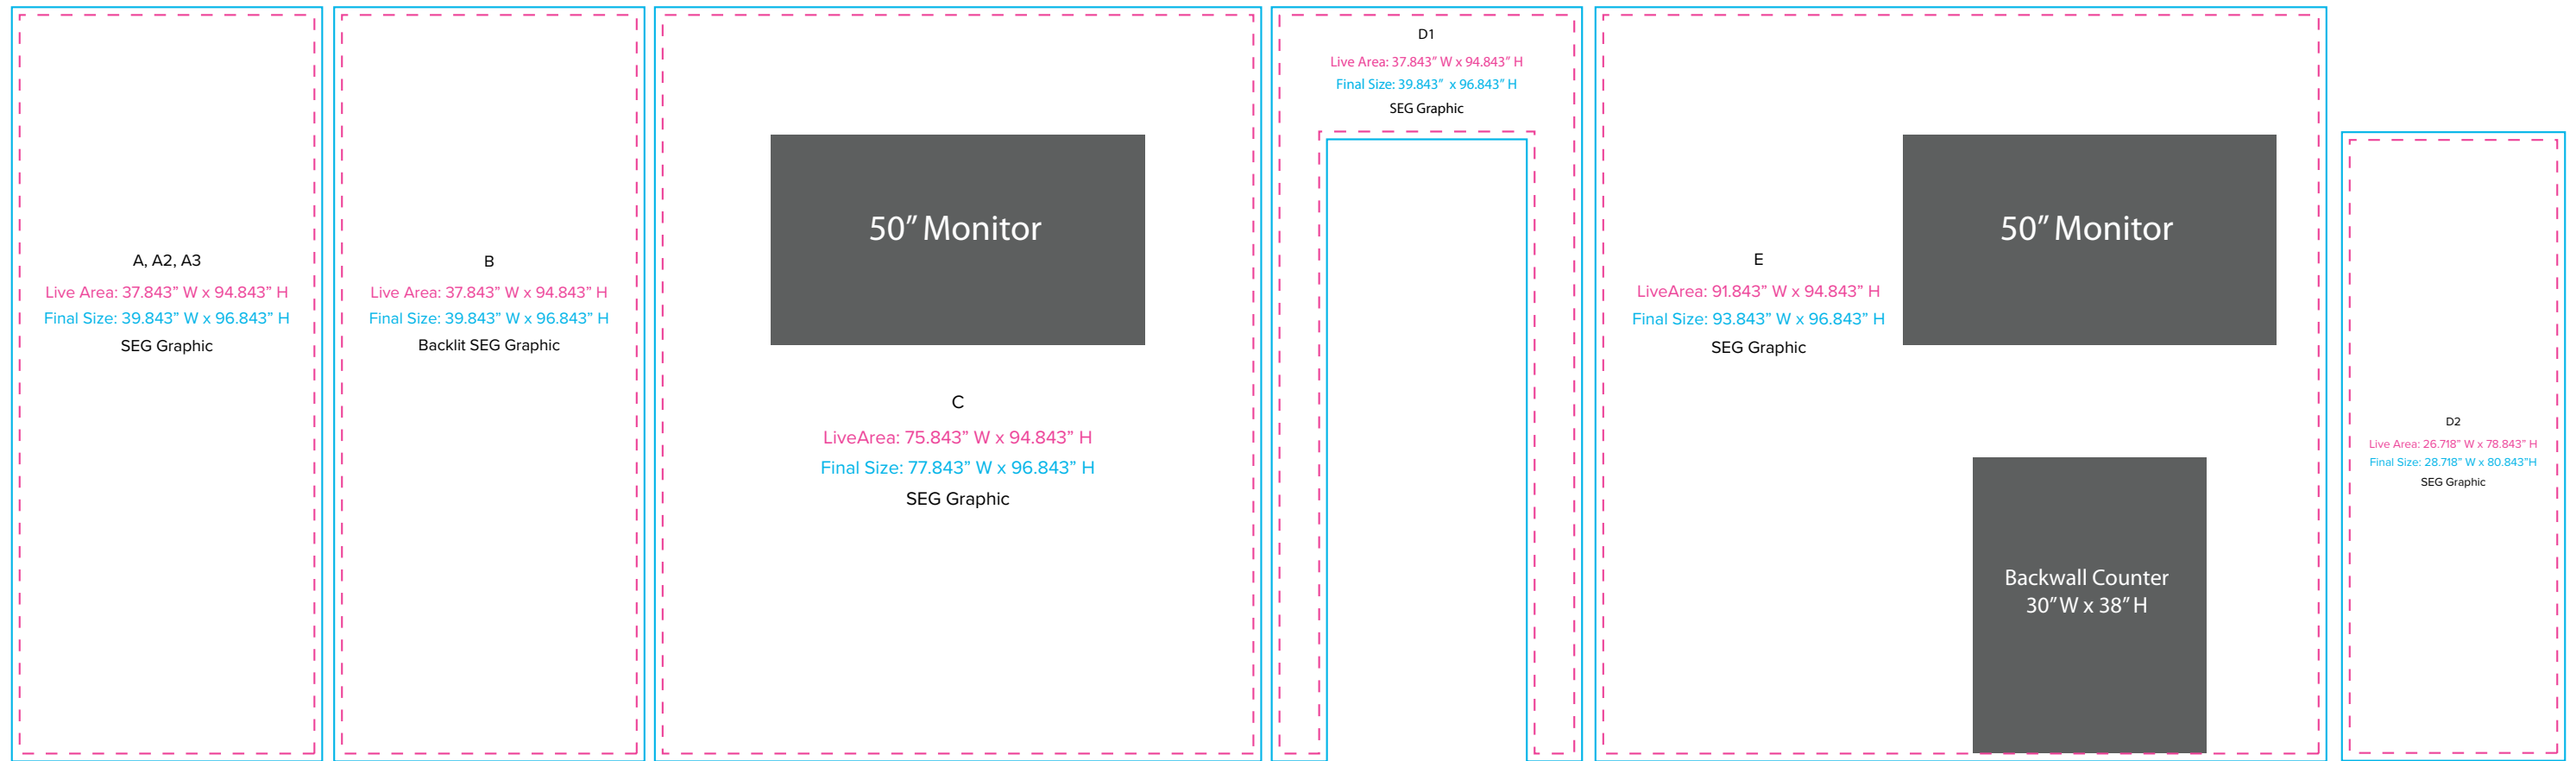

Graphic Template
10 x 10 Inline Exhibit
SEG Graphics,
Sintra Door and Panel

NOTE: All Raster Art (jpg, tiff,psd, png, etc.) must be at least 100 dpi at print size.

Graphic Template
10 x 10 Inline Exhibit
GOD-1557 Reception Counter

F2

Live Area: 20.193" W x 37.843" H
Final Size: 22.193" W x 39.843" H

SEG Graphic

F1

Live Area: 37.843" W x 37.843" H
Final Size: 39.843" W x 39.843" H

Backlit SEG Graphic

F3

Live Area: 20.193" W x 37.843" H
Final Size: 22.193" W x 39.843" H

SEG Graphic

NOTE: All Raster Art (jpg, tiff,psd, png, etc.) must be at least 100 dpi at print size.

Graphic Template
10 x 10 Inline Exhibit
Backwall Counter

NOTE: All Raster Art (jpg, tiff,psd, png, etc.) must be at least 100 dpi at print size.